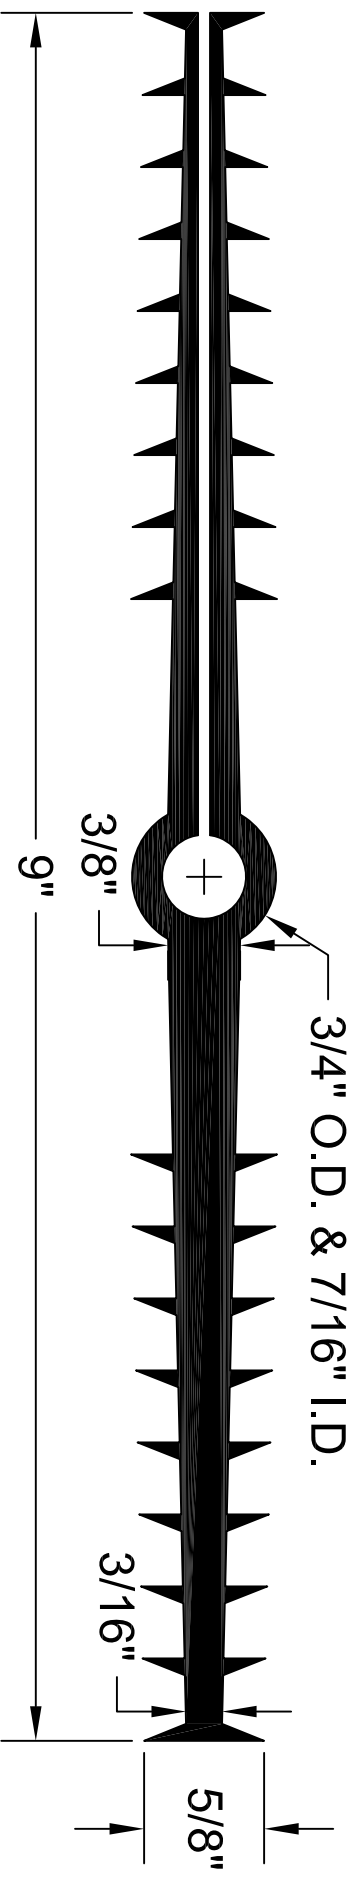

SR-938

ALL DIMENSIONS ARE IN INCHES

141 Hammond Street ~ Carrollton, Ga 30117 ~ 800-862-4835 ~ www.bowmetals.com ~ info@bowmetals.com

BowMetals, inc.
concrete and masonry accessories

WATERSTOP PROFILE

9" X 3/8" SPLIT RIBBED

PRODUCT CODE: SR-938	CUSTOMER: N/A	DRAWN & REVIEWED BY: B. COPELAND	FILE NAME: p\plastic/PVC Waterstop\SR-938.dwg	SHEET 1 OF 1
SCALE: NTS	JOB NUMBER: N/A	DATE LAST REVIEWED: July 25, 2012		