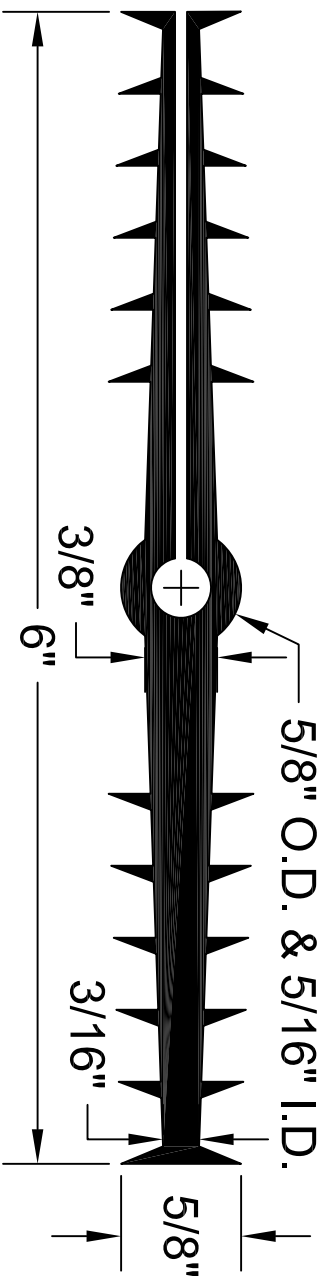

SR-638

ALL DIMENSIONS ARE IN INCHES

# WATERSTOP PROFILE

6" X 3/8" SPLIT RIBBED

141 Hammond Street ~ Carrollton, Ga 30117 ~ 800-862-4835 ~ www.bowmetals.com ~ info@bowmetals.com

PRODUCT CODE: SR-638	CUSTOMER: N/A	DRAWN & REVIEWED BY: B. COPELAND	FILE NAME: Plastic/PVC Waterstop\SR-638.dwg	SHEET 1 OF 1
SCALE: NTS	JOB NUMBER: N/A	DATE LAST REVIEWED: July 25, 2012		