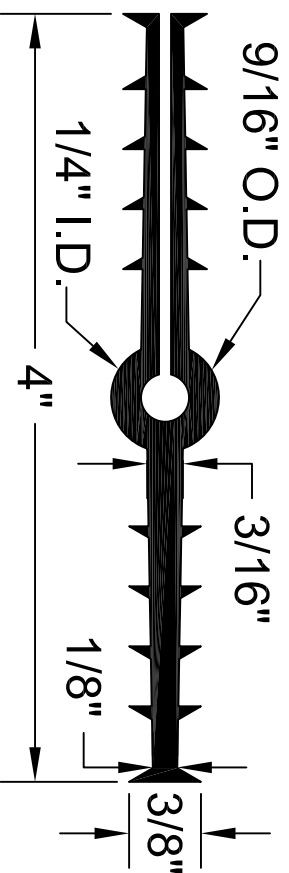

SR-4316

ALL DIMENSIONS ARE IN INCHES

WATERSTOP PROFILE

4" X 3/16" SPLIT RIBBED

141 Hammond Street ~ Carrollton, Ga 30117 ~ 800-862-4835 ~ www.bowmetals.com ~ info@bowmetals.com

PRODUCT CODE: SR-4316	CUSTOMER: N/A	DRAWN & REVIEWED BY: B. COPELAND	FILE NAME: p\plastic\PVC Waterstop\SR-4316.dwg	SHEET 1 OF 1
SCALE: NTS	JOB NUMBER: N/A	DATE LAST REVIEWED: July 25, 2012		