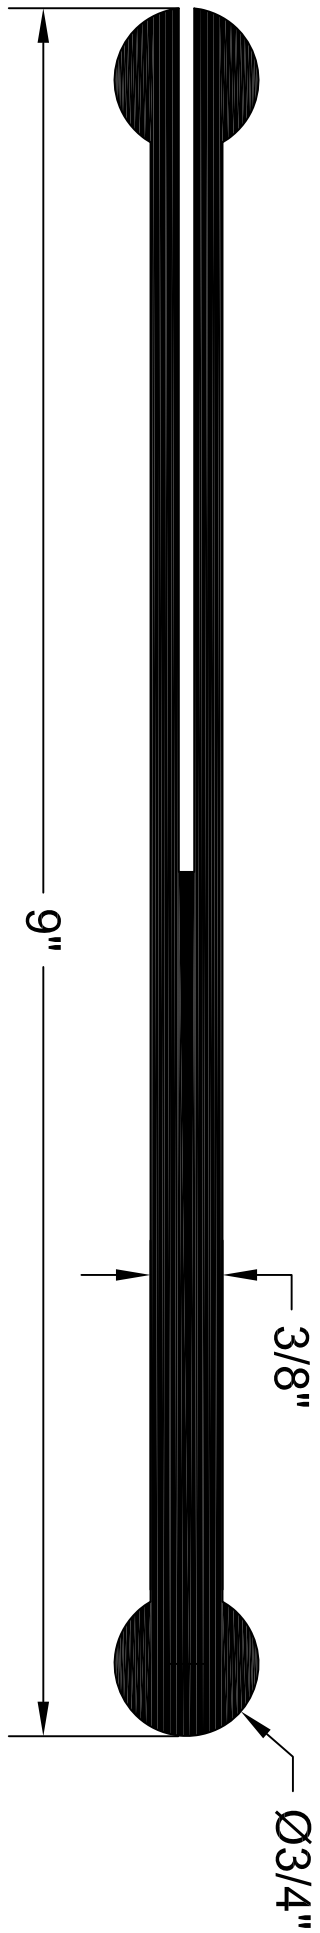

SD-938

ALL DIMENSIONS ARE IN INCHES

  
 concrete and masonry accessories

141 Hammond Street ~ Carrollton, Ga 30117 ~ 800-862-4835 ~ www.boatmetals.com ~ info@boatmetals.com

**WATERSTOP PROFILE**

9" X 3/8" SPLIT DUMBELL

PRODUCT CODE: SD-938	CUSTOMER: N/A	DRAWN & REVIEWED BY: B. COPELAND	FILE NAME: p\plastic\PVC Waterstop\SD-938.dwg	SHEET 1 OF 1
SCALE: NTS	JOB NUMBER: N/A	DATE LAST REVIEWED: July 25, 2012		