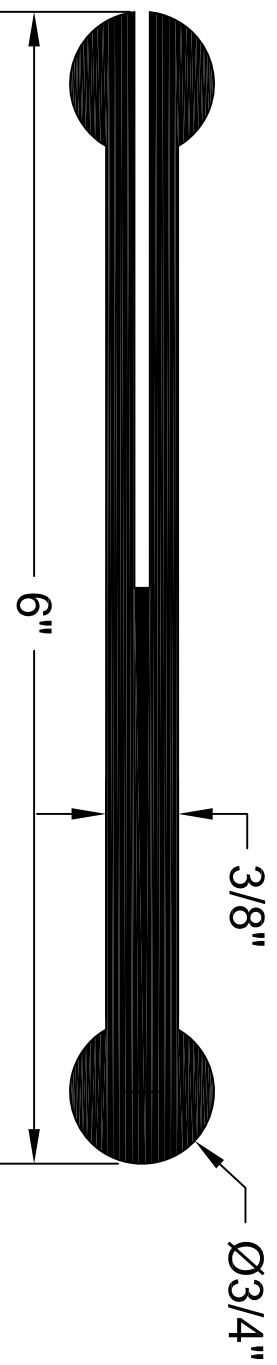

SD-638

ALL DIMENSIONS ARE IN INCHES

6" X 3/8" SPLIT DUMBELL
WATERSTOP PROFILE

141 Hammond Street ~ Carrollton, Ga 30117 ~ 800-862-4835 ~ www.bometals.com ~ info@bometals.com

PRODUCT CODE: SD-638	CUSTOMER: N/A	DRAWN & REVIEWED BY: B. COPELAND	FILE NAME: Plastic/PVC Waterstop/ SD-638.dwg	SHEET 1 OF 1
SCALE: NTS	JOB NUMBER: N/A	DATE LAST REVIEWED: July 25, 2012		