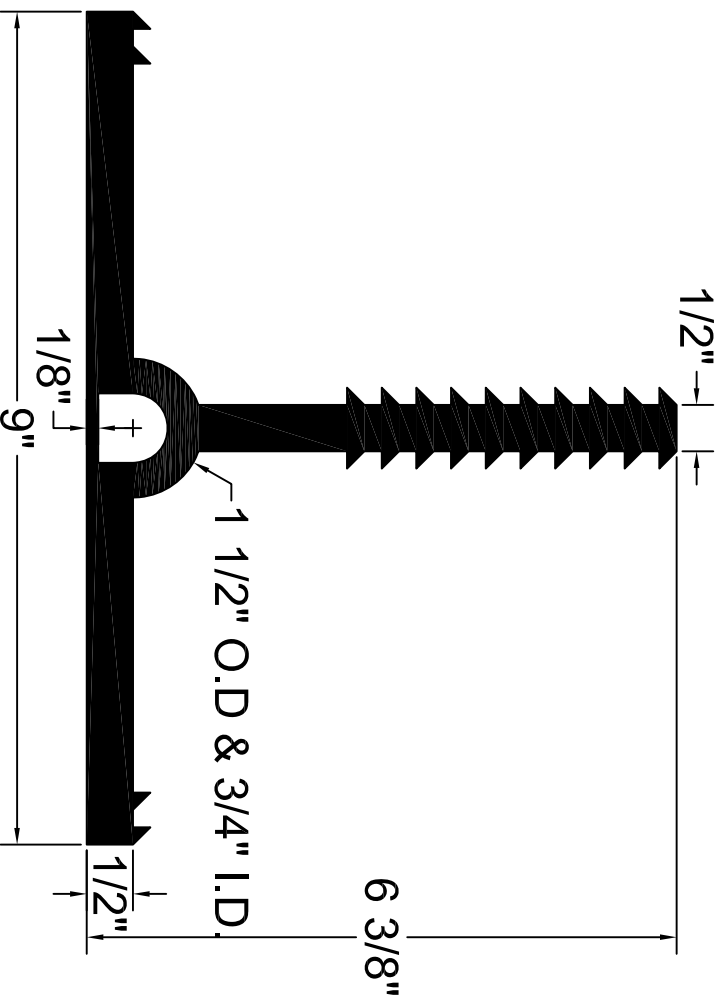

RF-912

ALL DIMENSIONS ARE IN INCHES

141 Hammond Street ~ Carrollton, Ga 30117 ~ 800-862-4835 ~ www.bowmetals.com ~ info@bowmetals.com

concrete and masonry accessories

# WATERSTOP PROFILE

9" X 1/2" RETRO FIT

PRODUCT CODE: RF-912	CUSTOMER: N/A	DRAWN & REVIEWED BY: B. COPELAND	FILE NAME: p\plastic/PVC Waterstop\RF-912.dwg	SHEET 1 OF 1
SCALE: NTS	JOB NUMBER: N/A	DATE LAST REVIEWED: July 25, 2012		