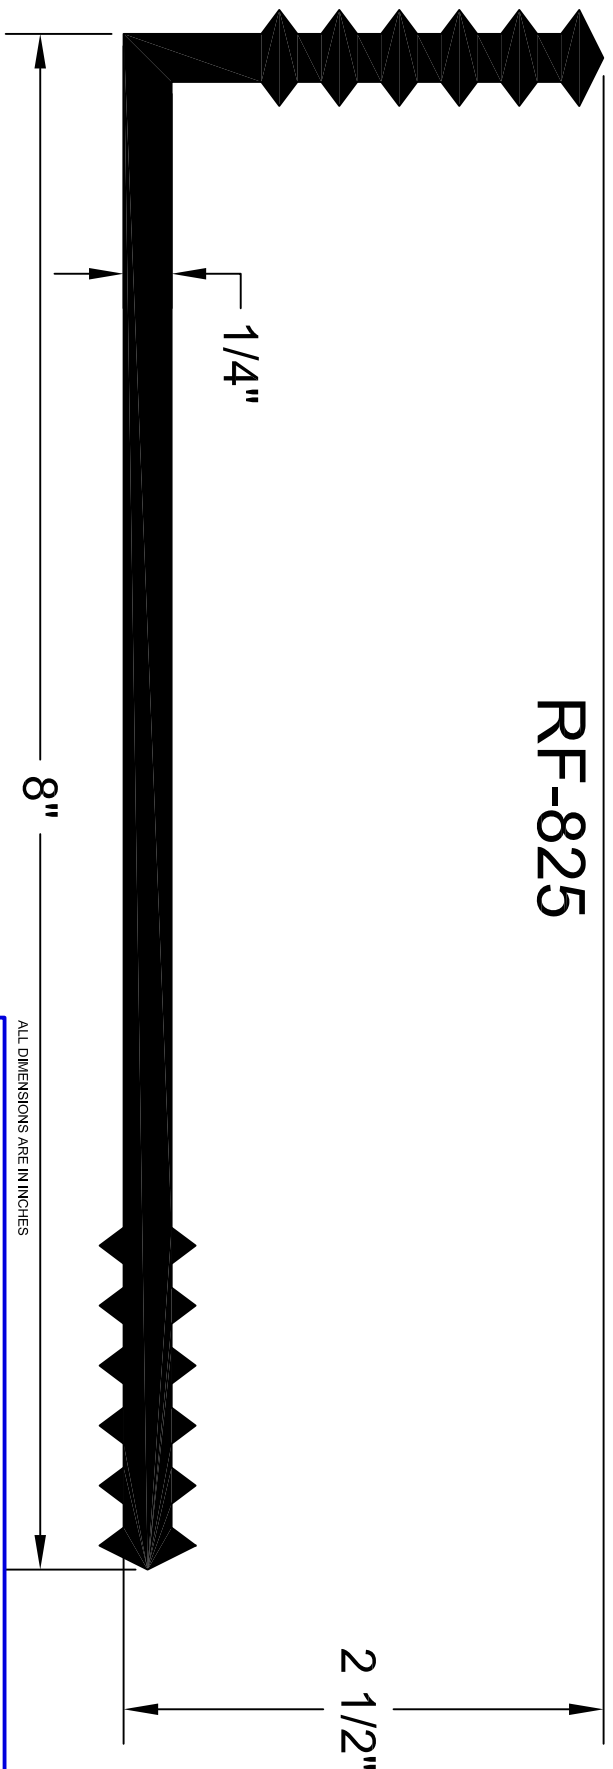

RF-825

ALL DIMENSIONS ARE IN INCHES

# WATERSTOP PROFILE

8" X 1/4" RETRO FIT

141 Hammond Street ~ Carrollton, Ga 30117 ~ 800-862-4835 ~ www.bowmetals.com ~ info@bowmetals.com

PRODUCT CODE: RF-825	CUSTOMER: N/A	DRAWN & REVIEWED BY: B. COPELAND	FILE NAME: p\plastic/PVC Waterstop\RF-825.dwg	SHEET 1 OF 1
SCALE: NTS	JOB NUMBER: N/A	DATE LAST REVIEWED: July 25, 2012		