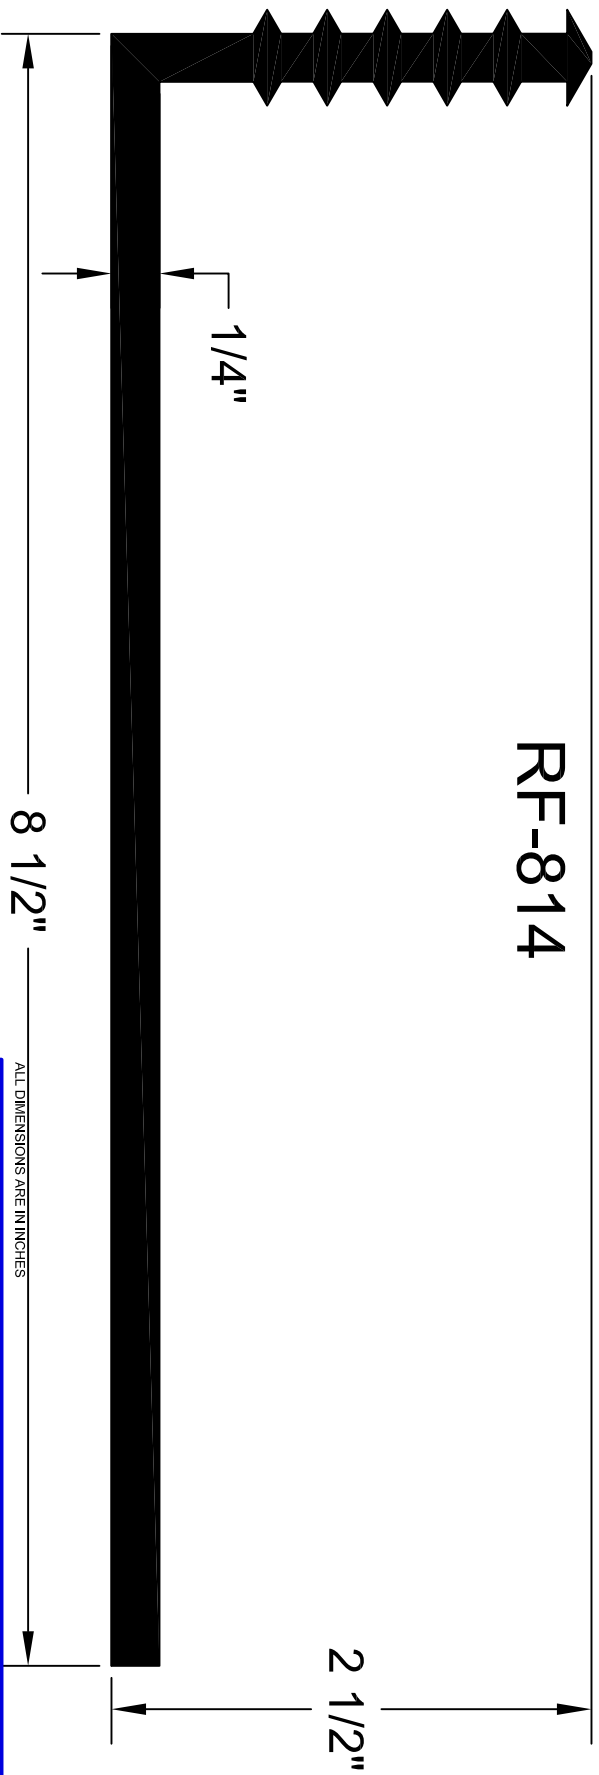

RF-814

ALL DIMENSIONS ARE IN INCHES

WATERSTOP PROFILE

8" X 1/4" RETRO FIT

concrete and masonry accessories

141 Hammond Street ~ Carrollton, Ga 30117 ~ 800-862-4835 ~ www.bowmetals.com ~ info@bowmetals.com

PRODUCT CODE: RF-814	CUSTOMER: N/A	DRAWN & REVIEWED BY: B. COPELAND	FILE NAME: p\plastic\PVC Waterstop\RF-814.dwg	SHEET 1 OF 1
SCALE: NTS	JOB NUMBER: N/A	DATE LAST REVIEWED: July 25, 2012		