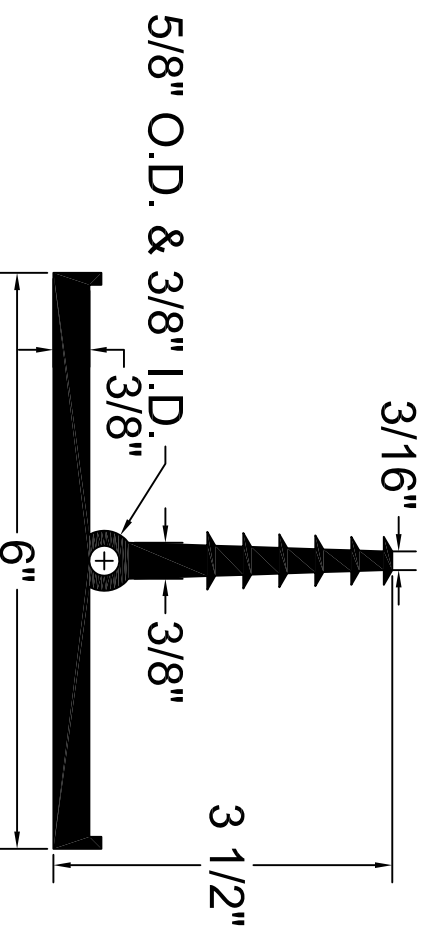

RF-638

ALL DIMENSIONS ARE IN INCHES

WATERSTOP PROFILE

6" X 3/8" RETRO FIT

141 Hammond Street ~ Carrollton, Ga 30117 ~ 800-862-4835 ~ www.bowmetals.com ~ info@bowmetals.com

PRODUCT CODE: RF-638	CUSTOMER: N/A	DRAWN & REVIEWED BY: B. COPELAND	FILE NAME: p\plastic/PVC Waterstop\RF-638.dwg	SHEET 1 OF 1
SCALE: NTS	JOB NUMBER: N/A	DATE LAST REVIEWED: July 25, 2012		