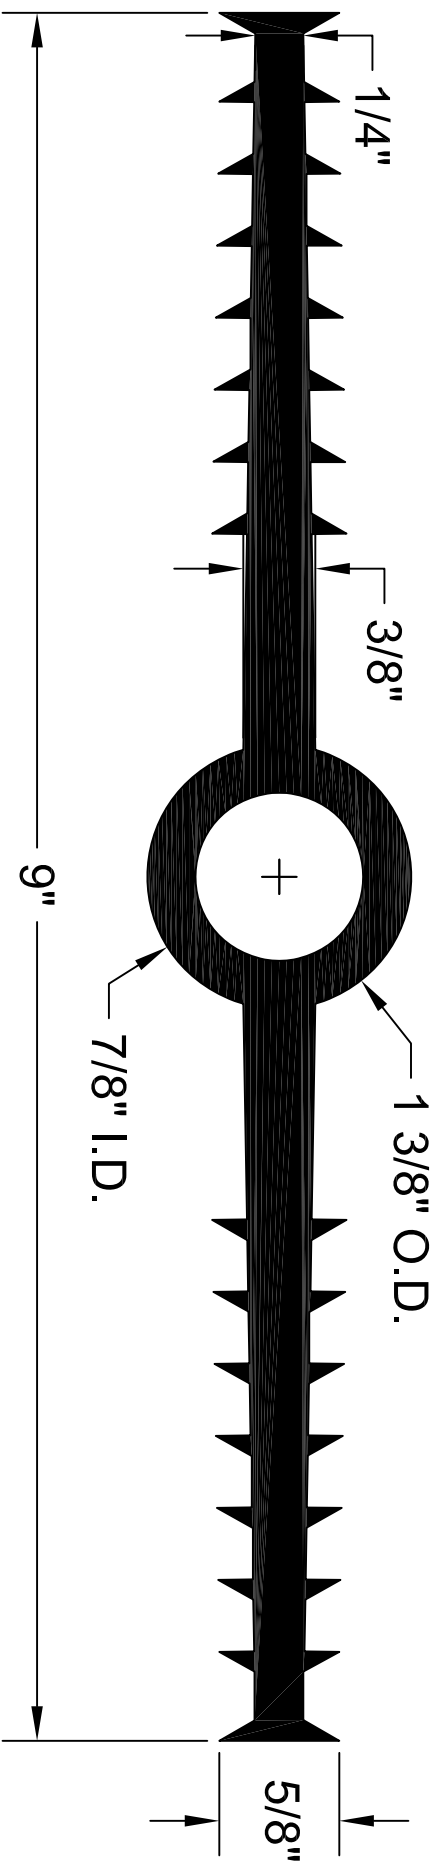

RCB-938VLB

ALL DIMENSIONS ARE IN INCHES

# WATERSTOP PROFILE

141 Hammond Street ~ Carrollton, Ga 30117 ~ 800-862-4835 ~ [www.bowmetals.com](http://www.bowmetals.com) ~ [info@bowmetals.com](mailto:info@bowmetals.com)

9" X 3/8" RIBBED VERY LARGE CENTER BULB

PRODUCT CODE: RCB-938VLB	CUSTOMER: N/A	DRAWN & REVIEWED BY: B. COPELAND	FILE NAME: P(Ribbed)PVC Waterstop\ RCB-938VLB.dwg	SHEET 1 OF 1
SCALE: NTS	JOB NUMBER: N/A	DATE LAST REVIEWED: July 25, 2012		