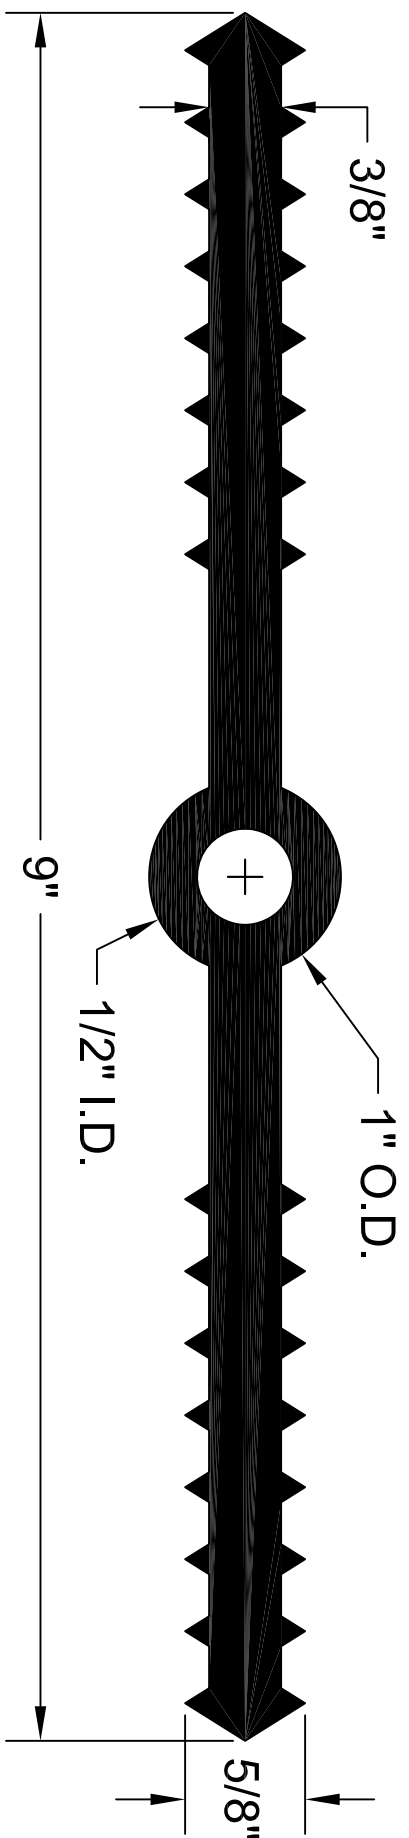

RCB-938NT

ALL DIMENSIONS ARE IN INCHES

BoMetals, inc.
 concrete and masonry accessories
 141 Hammond Street ~ Carrollton, Ga 30117 ~ 800-862-4835 ~ www.boatmetals.com ~ info@boatmetals.com

WATERSTOP PROFILE

9" X 3/8" RIBBED CENTER BULB

CH2M HILL, MMH, BLACK & VEATCH

PRODUCT CODE: RCB-938NT	CUSTOMER: N/A	DRAWN & REVIEWED BY: B. COPELAND	FILE NAME: pbastric/PVC Waterstop/ RCB-938NT.dwg	SHEET 1 OF 1
SCALE: NTS	JOB NUMBER: N/A	DATE LAST REVIEWED: July 25, 2012		