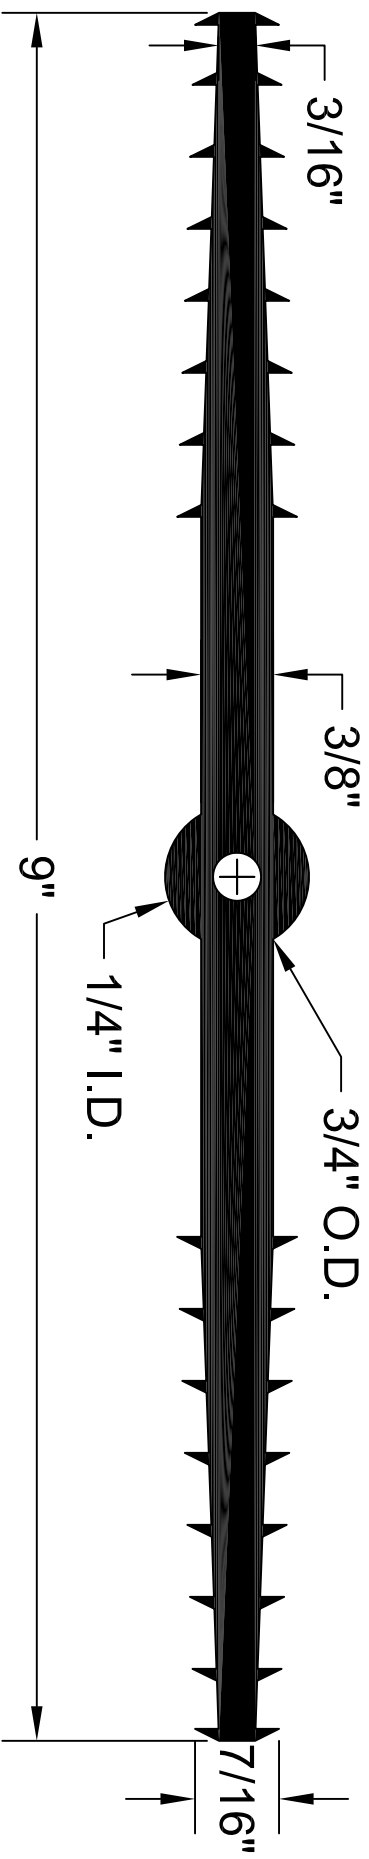

RCB-938M

ALL DIMENSIONS ARE IN INCHES

WATERSTOP PROFILE

BoMetals, inc.
concrete and masonry accessories

141 Hammond Street ~ Carrollton, Ga 30117 ~ 800-862-4835 ~ www.boatmetals.com ~ info@boatmetals.com

9" X 3/8" RIBBED CENTER BULB
MASSDOT

PRODUCT CODE: RCB-938M	CUSTOMER: N/A	DRAWN & REVIEWED BY: B. COPELAND	FILE NAME: p(Ribstop/PVC Waterstop)\ RCB-938M.dwg
SCALE: NTS	JOB NUMBER: N/A	DATE LAST REVIEWED: July 25, 2012	

SHEET
1
OF
1