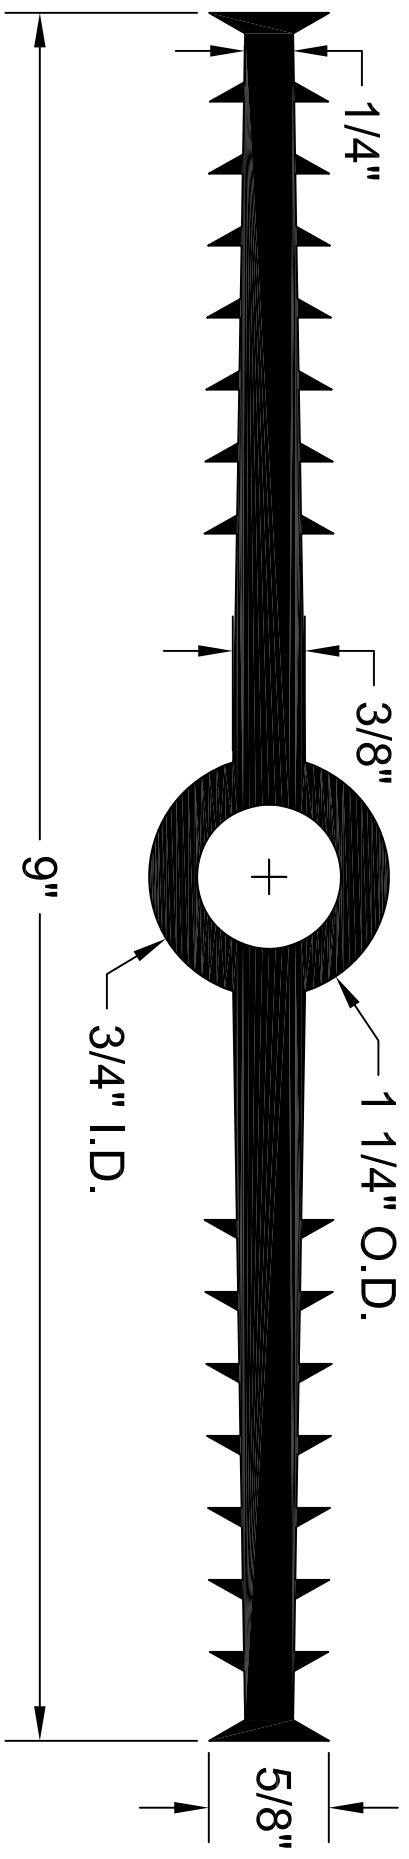

RCB-938LB

ALL DIMENSIONS ARE IN INCHES

BoMetals, inc.
 concrete and masonry accessories
 141 Hammond Street ~ Carrollton, Ga 30117 ~ 800-862-4835 ~ www.bometals.com ~ info@bometals.com

WATERSTOP PROFILE

9" X 3/8" RIBBED LARGE CENTER BULB

PRODUCT CODE: RCB-938LB	CUSTOMER: N/A	DRAWN & REVIEWED BY: B. COPELAND	FILE NAME: Plastic/PVC Waterstop\RCB-938LB.dwg	SHEET 1 OF 1
SCALE: NTS	JOB NUMBER: N/A	DATE LAST REVIEWED: July 25, 2012		