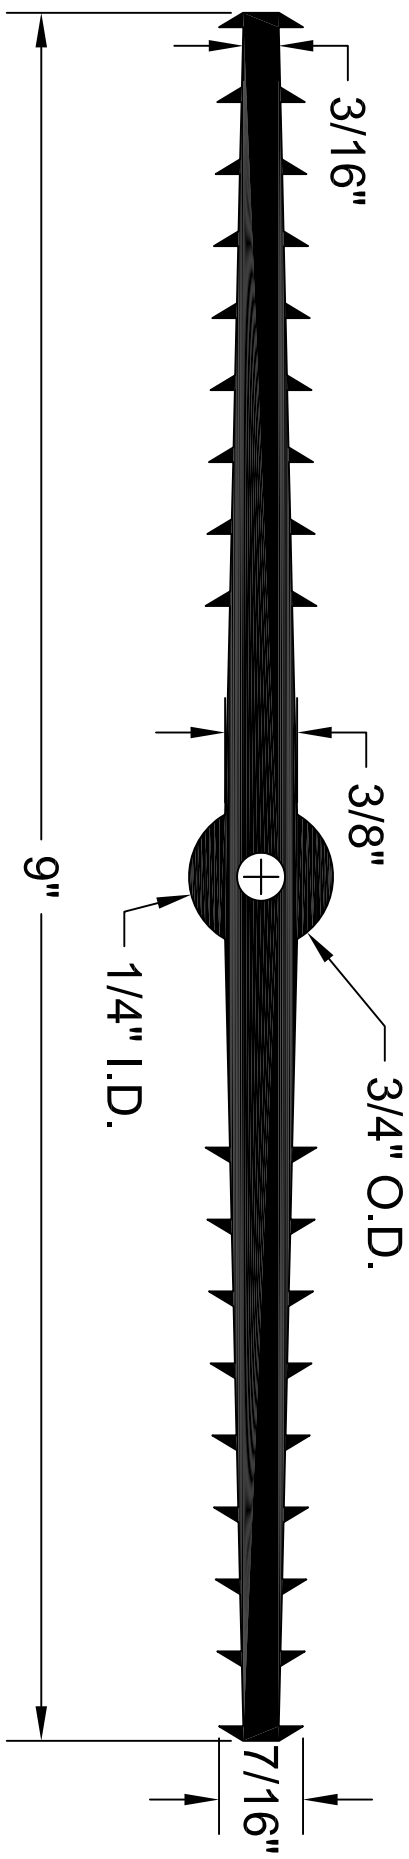

RCB-938

ALL DIMENSIONS ARE IN INCHES

**BoMetals, inc.**  
 concrete and masonry accessories  
 141 Hammond Street ~ Carrollton, Ga 30117 ~ 800-862-4835 ~ www.boatmetals.com ~ info@boatmetals.com

**WATERSTOP PROFILE**

9" X 3/8" RIBBED CENTER BULB

PRODUCT CODE: RCB-938	CUSTOMER: N/A	DRAWN & REVIEWED BY: B. COPELAND	FILE NAME: Plastic/PVC Waterstop\RCB-938.dwg	SHEET 1 OF 1
SCALE: NTS	JOB NUMBER: N/A	DATE LAST REVIEWED: July 25, 2012		