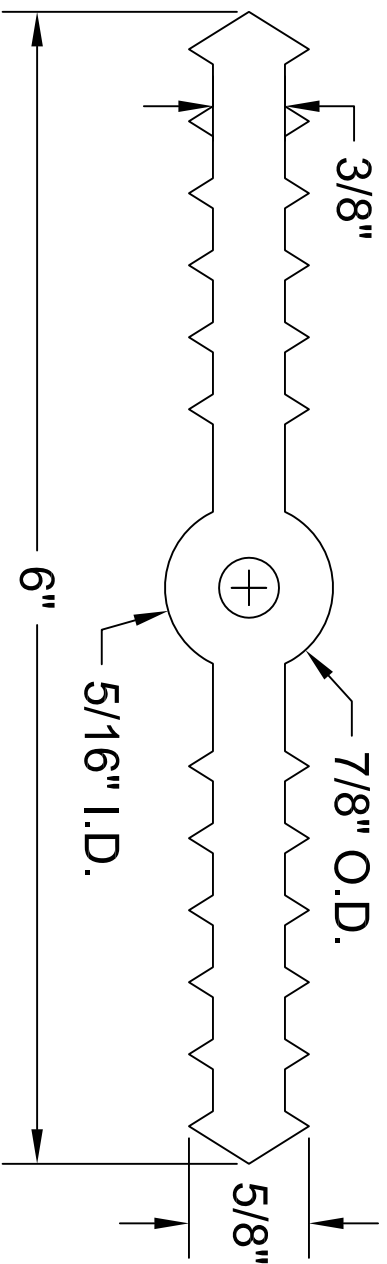

RCB-638LB

ALL DIMENSIONS ARE IN INCHES

WATERSTOP PROFILE

6" X 3/8" RIBBED CENTER BULB

141 Hammond Street ~ Carrollton, Ga 30117 ~ 800-862-4835 ~ www.bowmetals.com ~ info@bowmetals.com

PRODUCT CODE: RCB-638LB	CUSTOMER: N/A	DRAWN & REVIEWED BY: B. COPELAND	FILE NAME: Plastic/PVC Waterstop\ RCB-638LB.dwg	SHEET 1 OF 1
SCALE: NTS	JOB NUMBER: N/A	DATE LAST REVIEWED: July 25, 2012		