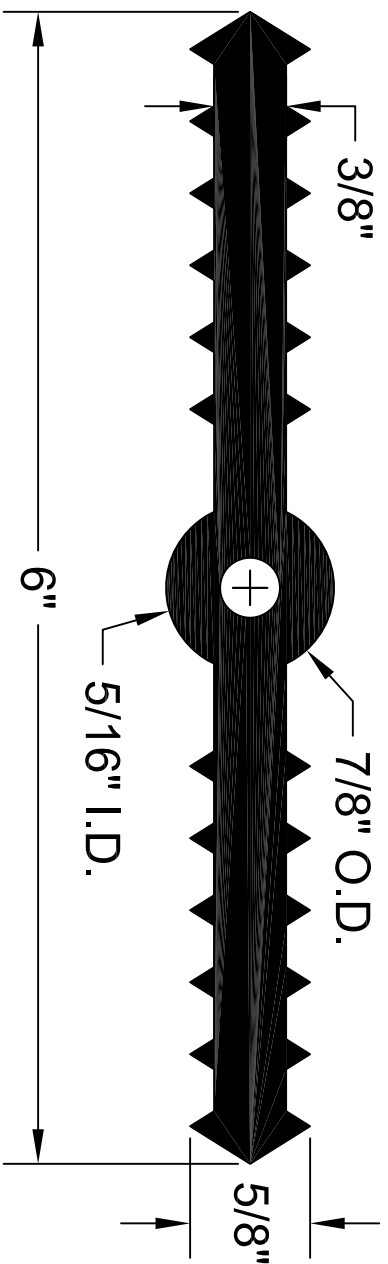

RCB-638LB

ALL DIMENSIONS ARE IN INCHES

WATERSTOP PROFILE

6" X 3/8" RIBBED CENTER BULB

141 Hammond Street ~ Carrollton, Ga 30117 ~ 800-862-4835 ~ www.bowmetals.com ~ info@bowmetals.com

PRODUCT CODE: RCB-638LB	CUSTOMER: N/A	DRAWN & REVIEWED BY: B. COPELAND	FILE NAME: Plastic/PVC Waterstop\ RCB-638LB.dwg	SHEET 1 OF 1
SCALE: NTS	JOB NUMBER: N/A	DATE LAST REVIEWED: July 25, 2012		