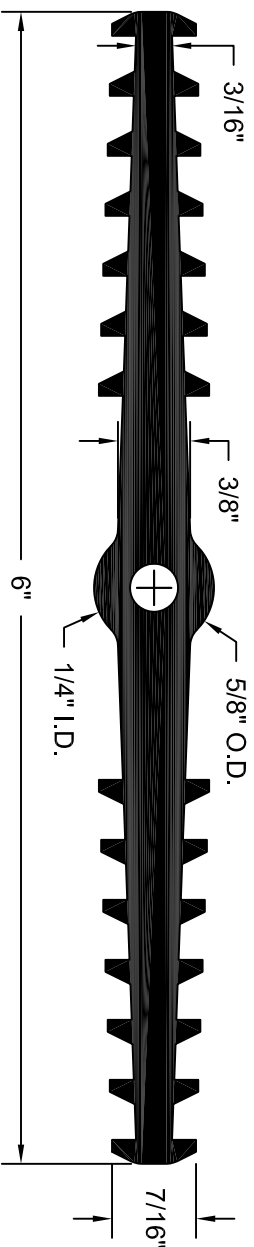

RCB-638BR

ALL DIMENSIONS ARE IN INCHES

WATERSTOP PROFILE

6" X 3/8" RIBBED CENTER BULB

BUREAU OF RECLAMATION

141 Hammond Street ~ Carrollton, Ga 30117 ~ 800-862-4835 ~ www.bommetals.com ~ info@bommetals.com

PRODUCT CODE: RCB-638BR	CUSTOMER: N/A	DRAWN & REVIEWED BY: B. COPELAND	FILE NAME: Plastic/PVC Waterstop\ RCB-638BR.dwg	SHEET 1 OF 1
SCALE: NTS	JOB NUMBER: N/A	DATE LAST REVIEWED: July 25, 2012		