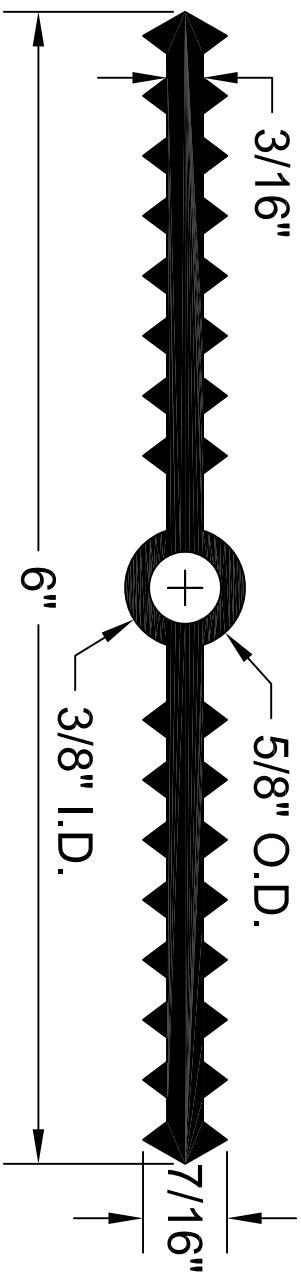

RCB-6316A

ALL DIMENSIONS ARE IN INCHES

WATERSTOP PROFILE

6" X 3/16" RIBBED CENTER BULB

141 Hammond Street ~ Carrollton, Ga 30117 ~ 800-862-4835 ~ www.bowmetals.com ~ info@bowmetals.com

concrete and masonry accessories

PRODUCT CODE: RCB-6316A	CUSTOMER: N/A	DRAWN & REVIEWED BY: B. COPELAND	FILE NAME: P\plastic\PVC Waterstop\ RCB-6316A.dwg	SHEET 1 OF 1
SCALE: NTS	JOB NUMBER: N/A	DATE LAST REVIEWED: July 25, 2012		