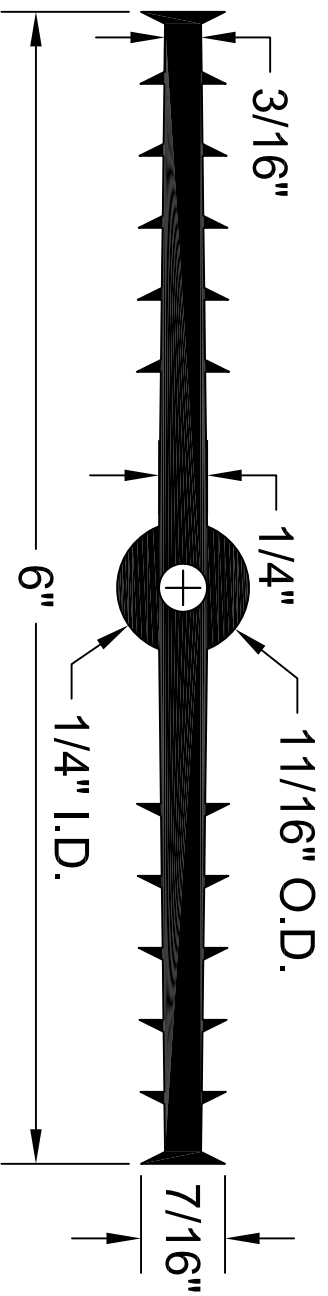

RCB-614

ALL DIMENSIONS ARE IN INCHES

# WATERSTOP PROFILE

6" X 1/4" RIBBED CENTER BULB

141 Hammond Street ~ Carrollton, Ga 30117 ~ 800-862-4835 ~ www.bowmetals.com ~ info@bowmetals.com

PRODUCT CODE: RCB-614	CUSTOMER: N/A	DRAWN & REVIEWED BY: B. COPELAND	FILE NAME: Plastic/PVC Waterstop\ RCB-614.dwg	SHEET 1 OF 1
SCALE: NTS	JOB NUMBER: N/A	DATE LAST REVIEWED: July 25, 2012		