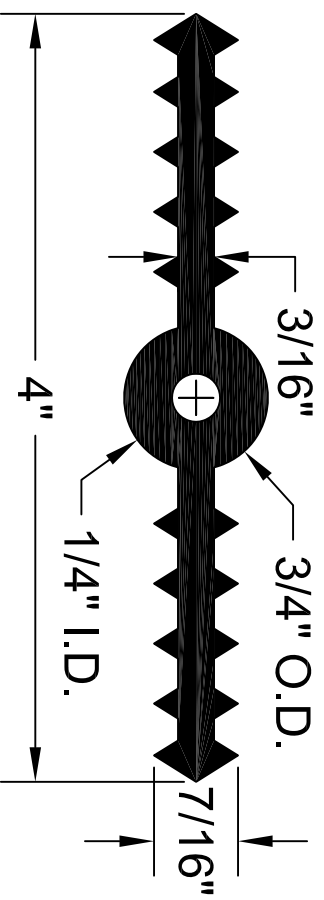

RCB-4316LB

ALL DIMENSIONS ARE IN INCHES

# WATERSTOP PROFILE

4" X 3/16" RIBBED CENTER BULB

141 Hammond Street ~ Carrollton, Ga 30117 ~ 800-862-4835 ~ www.bowmetals.com ~ info@bowmetals.com

concrete and masonry accessories

PRODUCT CODE: RCB-4316LB	CUSTOMER: N/A	DRAWN & REVIEWED BY: B. COPELAND	FILE NAME: P\plastic\PVC Waterstop\ RCB-4316LB.dwg	SHEET 1 OF 1
SCALE: NTS	JOB NUMBER: N/A	DATE LAST REVIEWED: July 25, 2012		