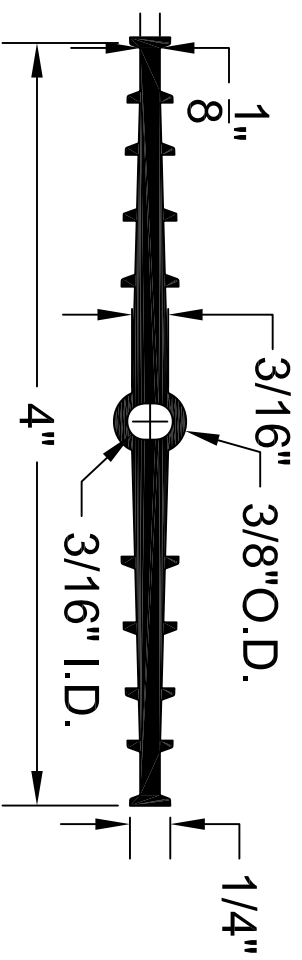

RCB-4316

ALL DIMENSIONS ARE IN INCHES

 concrete and masonry accessories
 141 Hammond Street ~ Carrollton, Ga 30117 ~ 800-862-4835 ~ www.bometals.com ~ info@bometals.com

WATERSTOP PROFILE

4" X 3/16" RIBBED CENTER BULB

PRODUCT CODE: RCB-4316	CUSTOMER: N/A	DRAWN & REVIEWED BY: B. COPELAND	FILE NAME:
SCALE: NTS	JOB NUMBER: N/A	DATE LAST REVIEWED: August 5, 2015	SHEET 1 OF 1