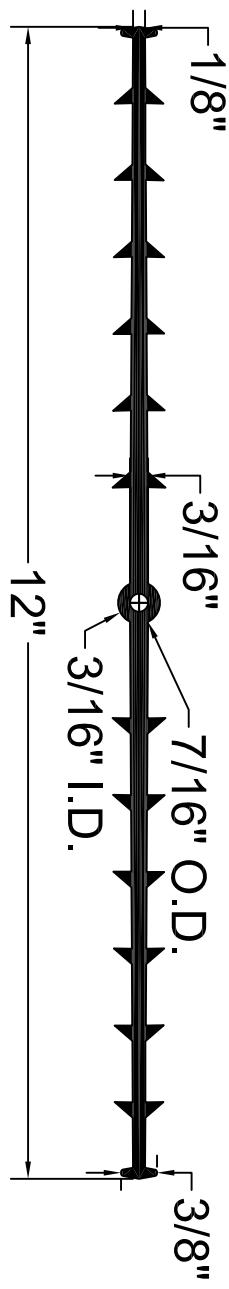

RCB-12316

ALL DIMENSIONS ARE IN INCHES

 concrete and masonry accessories

141 Hammond Street ~ Carrollton, Ga 30117 ~ 800-862-4835 ~ www.bometals.com ~ info@bometals.com

WATERSTOP PROFILE

12" X 3/16" RIBBED CENTER BULB

PRODUCT CODE: RCB-12316	CUSTOMER: N/A	DRAWN & REVIEWED BY: B. COPELAND	FILE NAME: Plastic/PVC Waterstop\ RCB-12316.dwg	SHEET 1 OF 1
SCALE: NTS	JOB NUMBER: N/A	DATE LAST REVIEWED: July 25, 2012		