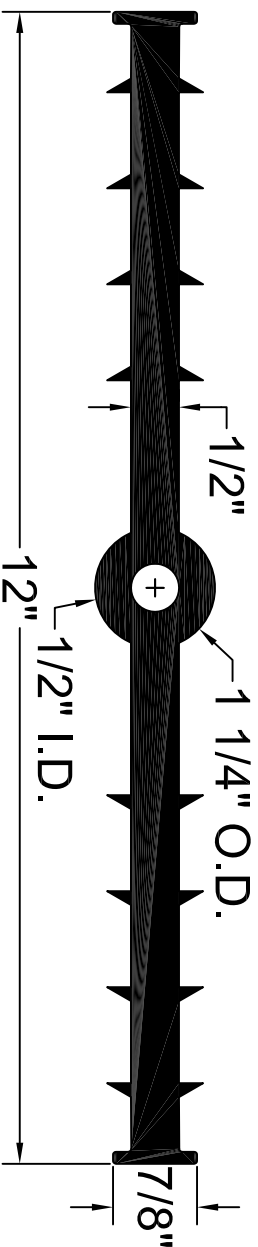

RCB-1212

ALL DIMENSIONS ARE IN INCHES

WATERSTOP PROFILE

12" X 1/2" RIBBED CENTER BULB

141 Hammond Street ~ Carrollton, Ga 30117 ~ 800-862-4835 ~ www.bowmetals.com ~ info@bowmetals.com

concrete and masonry accessories

PRODUCT CODE: RCB-1212	CUSTOMER: N/A	DRAWN & REVIEWED BY: B. COPELAND	FILE NAME: p\plastic/PVC Waterstop\ RCB-1212.dwg	SHEET 1 OF 1
SCALE: NTS	JOB NUMBER: N/A	DATE LAST REVIEWED: July 25, 2012		