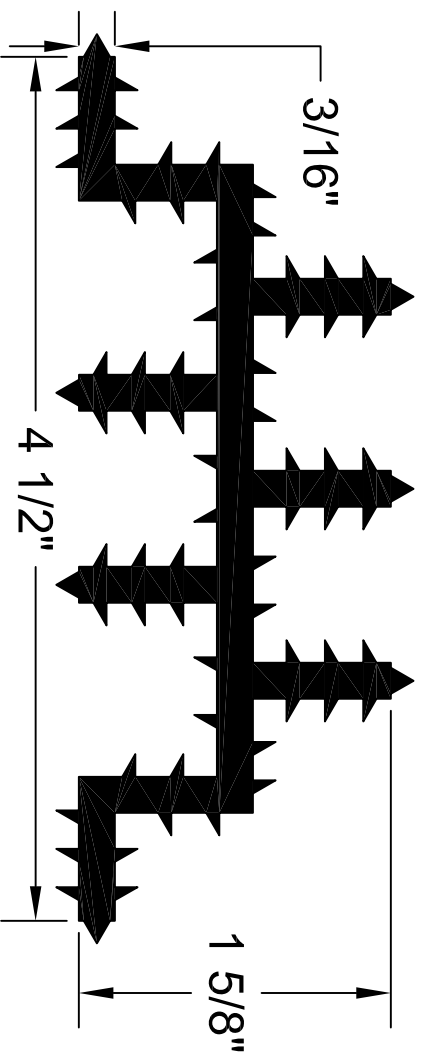

MR-412

ALL DIMENSIONS ARE IN INCHES

WATERSTOP PROFILE

BoMetals, inc.
 concrete and masonry accessories
 141 Hammond Street ~ Carrollton, Ga 30117 ~ 800-862-4835 ~ www.boatmetals.com ~ info@boatmetals.com

4 1/2" MULTI RIB

PRODUCT CODE: MR-412	CUSTOMER: N/A	DRAWN & REVIEWED BY: B. COPELAND	FILE NAME: Plastic/PVC Waterstop/MR-412.dwg	SHEET 1 OF 1
SCALE: NTS	JOB NUMBER: N/A	DATE LAST REVIEWED: July 25, 2012		