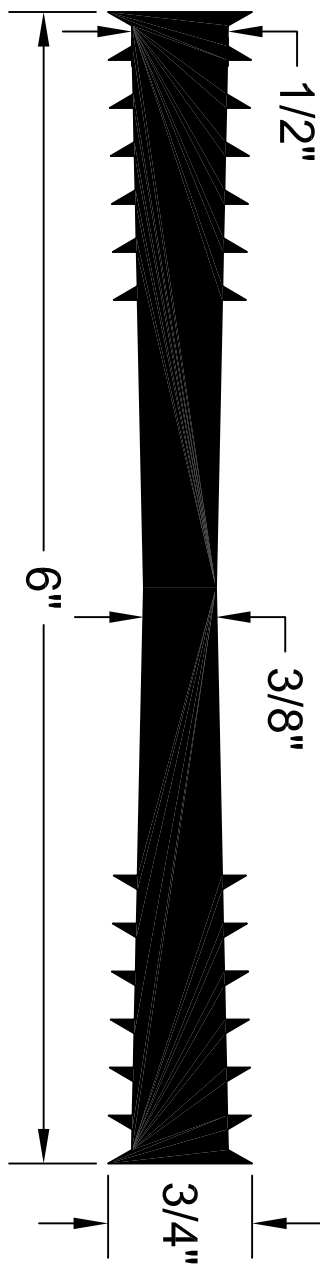

# FR-638RT

ALL DIMENSIONS ARE IN INCHES

  
**BoMetals, inc.**  
 concrete and masonry accessories  
 141 Hammond Street ~ Carrollton, Ga 30117 ~ 800-862-4835 ~ www.bo metals.com ~ info@bo metals.com

WATERSTOP PROFILE

6" X 3/8" FLAT RIBBED REVERSE TAPERED	
PRODUCT CODE: FR-638RT	CUSTOMER: N/A
SCALE: NTS	JOB NUMBER: N/A
DRAWN & REVIEWED BY: B. COPELAND	FILE NAME: p\plastic\PVC Waterstop\FR-638RT.dwg
DATE LAST REVIEWED: July 25, 2012	SHEET 1 OF 1