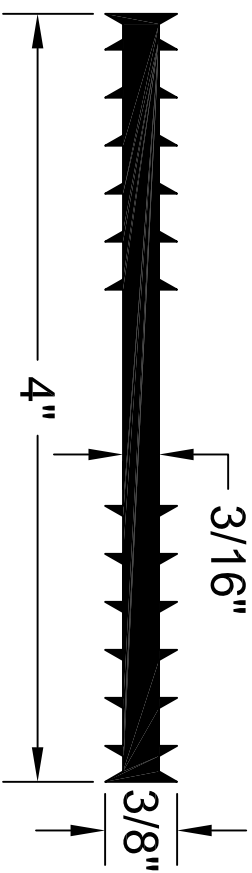

FR-4316

ALL DIMENSIONS ARE IN INCHES

WATERSTOP PROFILE

4" X 3/16" FLAT RIBBED

concrete and masonry accessories

141 Hammond Street ~ Carrollton, Ga 30117 ~ 800-862-4835 ~ www.bometals.com ~ info@bometals.com

PRODUCT CODE: FR-4316	CUSTOMER: N/A	DRAWN & REVIEWED BY: B. COPELAND	FILE NAME: p\Bastic/PVC Waterstop\FR-4316.dwg	SHEET 1 OF 1
SCALE: NTS	JOB NUMBER: N/A	DATE LAST REVIEWED: July 25, 2012		