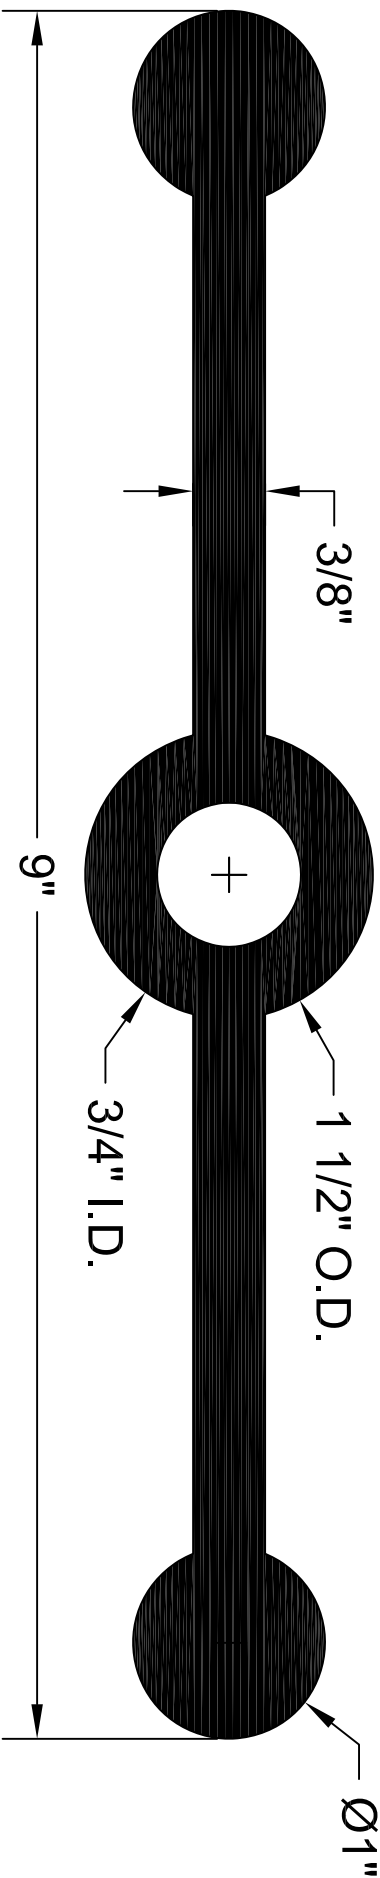

**DBC-B-938**

ALL DIMENSIONS ARE IN INCHES

  
 concrete and masonry accessories  
 141 Hammond Street ~ Carrollton, Ga 30117 ~ 800-862-4835 ~ www.bowmetals.com ~ info@bowmetals.com

**WATERSTOP PROFILE**

9" X 3/8" DUMBELL WITH CENTER BULB

PRODUCT CODE: DBC-B-938	CUSTOMER: N/A	DRAWN & REVIEWED BY: B. COPELAND	FILE NAME: P\plastic\PVC Waterstop\DBC-B-938.dwg	SHEET 1 OF 1
SCALE: NTS	JOB NUMBER: N/A	DATE LAST REVIEWED: July 25, 2012		