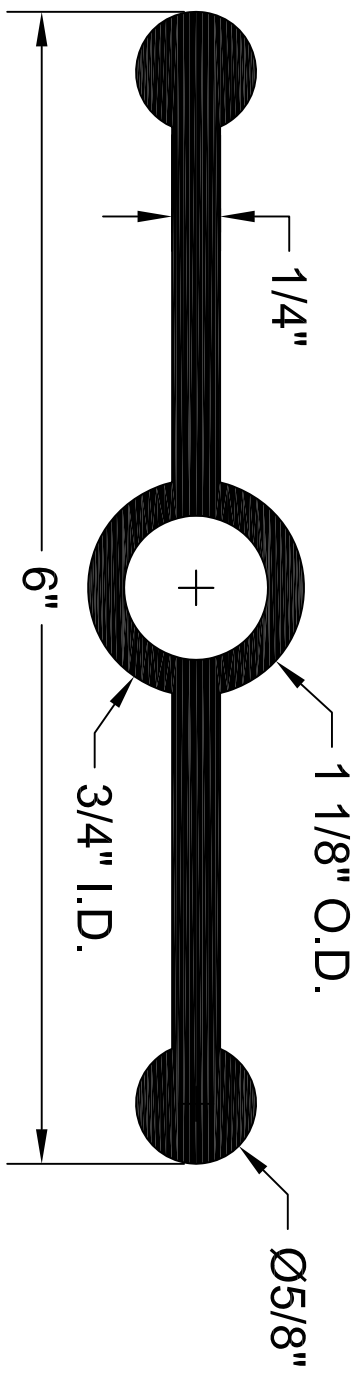

DBCB-614

ALL DIMENSIONS ARE IN INCHES

141 Hammond Street ~ Carrollton, Ga 30117 ~ 800-862-4835 ~ www.dometals.com ~ info@dometals.com

**DomMetals, inc.**  
concrete and masonry accessories

**WATERSTOP PROFILE**

6" X 1/4" DUMBELL WITH CENTER BULB

PRODUCT CODE: DBCB-614	CUSTOMER: N/A	DRAWN & REVIEWED BY: B. COPELAND	FILE NAME: Plastic/PVC Waterstop\ DBCB-614.dwg	SHEET 1 OF 1
SCALE: NTS	JOB NUMBER: N/A	DATE LAST REVIEWED: July 25, 2012		