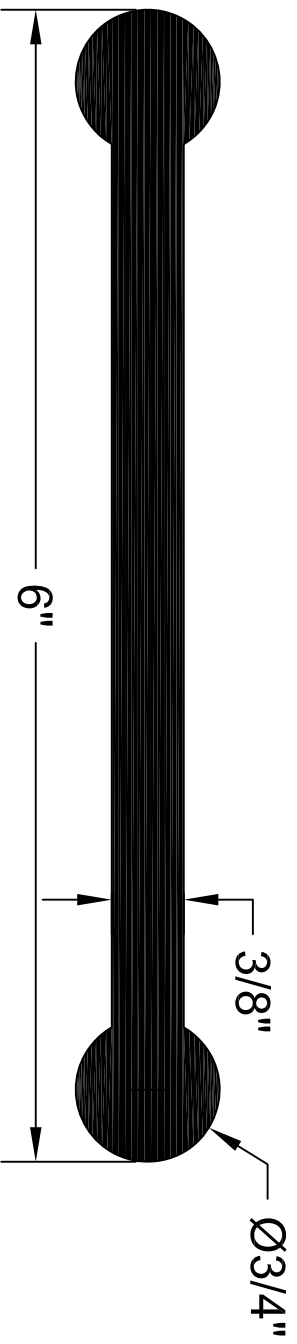

DB-638

ALL DIMENSIONS ARE IN INCHES

WATERSTOP PROFILE

6" X 3/8" DUMBELL

141 Hammond Street ~ Carrollton, Ga 30117 ~ 800-862-4835 ~ www.dometals.com ~ info@dometals.com

PRODUCT CODE: DB-638	CUSTOMER: N/A	DRAWN & REVIEWED BY: B. COPELAND	FILE NAME: Plastic/PVC Waterstop/DB-638.dwg	SHEET 1 OF 1
SCALE: NTS	JOB NUMBER: N/A	DATE LAST REVIEWED: July 25, 2012		