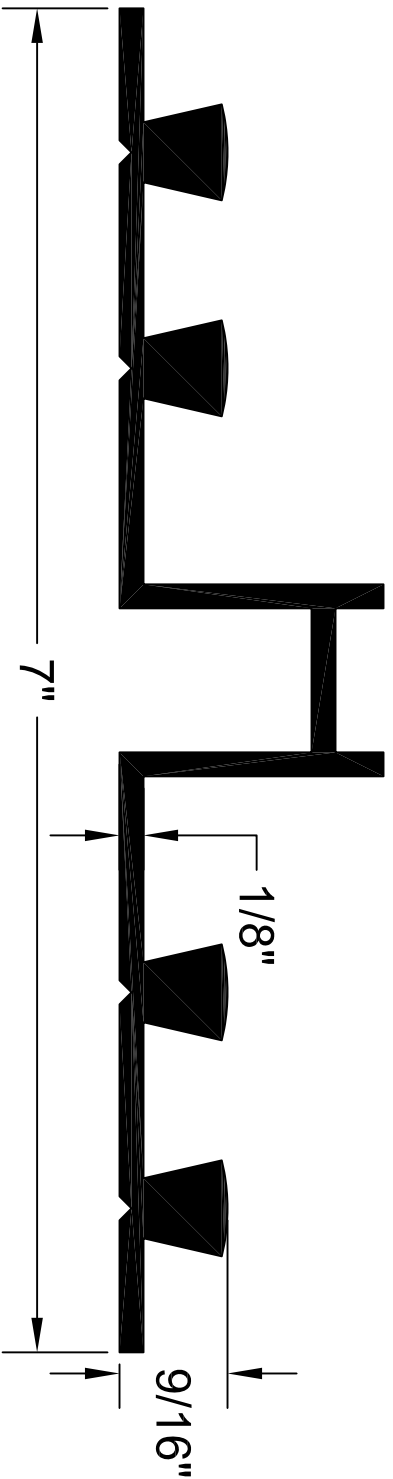

BS-718E

ALL DIMENSIONS ARE IN INCHES

WATERSTOP PROFILE

7" X 1/8" BASE SEAL

141 Hammond Street ~ Carrollton, Ga 30117 ~ 800-862-4835 ~ www.bowmetals.com ~ info@bowmetals.com

concrete and masonry accessories

PRODUCT CODE: BS-718E	CUSTOMER: N/A	DRAWN & REVIEWED BY: B. COPELAND	FILE NAME: Plastic/PVC Waterstop\BS-718E.dwg	SHEET 1 OF 1
SCALE: NTS	JOB NUMBER: N/A	DATE LAST REVIEWED: July 25, 2012		