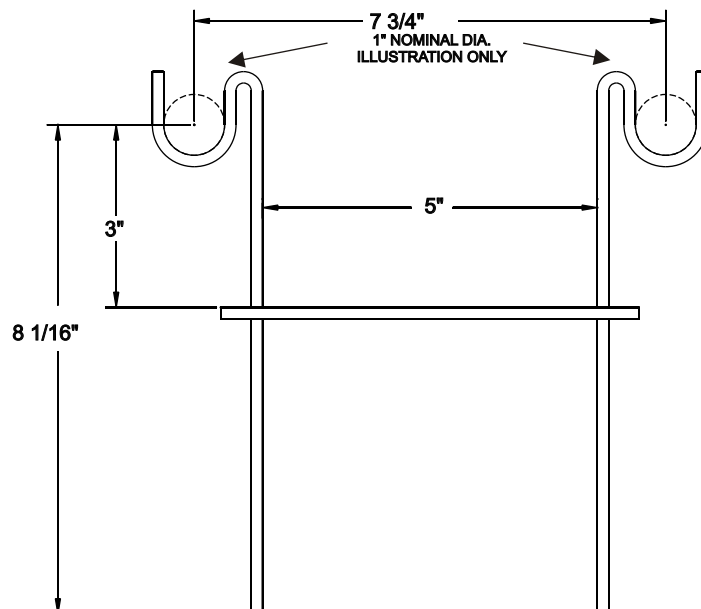

### 2 BAR WIRE STAKE

#### WBS-2

•Made from 3/16"  
Nominal Wire

•100 ea per box