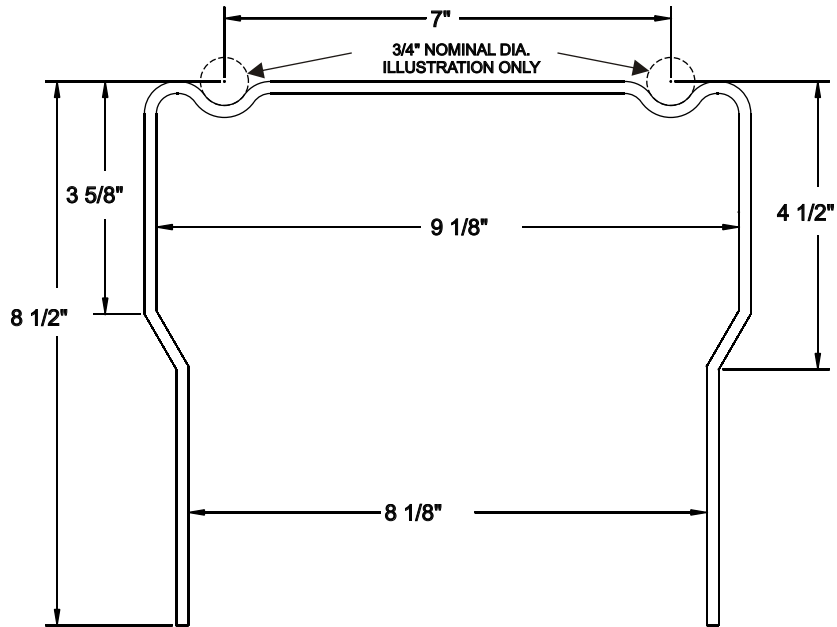

### 2 BAR WIRE STAKE

#### WBS-2

•Made from 3/16"  
Nominal Wire

•100 ea per box