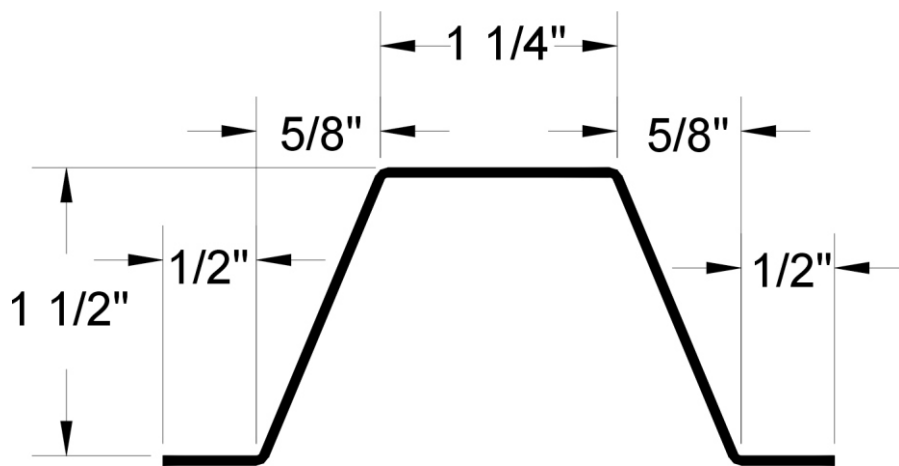

Plastic Nail-On Keyway

*Metal
Nail-On
is
Also
Available*

Plastic Nail-On Keyway is nailed to a form prior to pouring
Installed in tilt-up work, industrial floors, curbs or wherever specified
Simple to use, lightweight and reusable
BoMetals quality that you've come to recognize
10-foot lengths – 400' per box