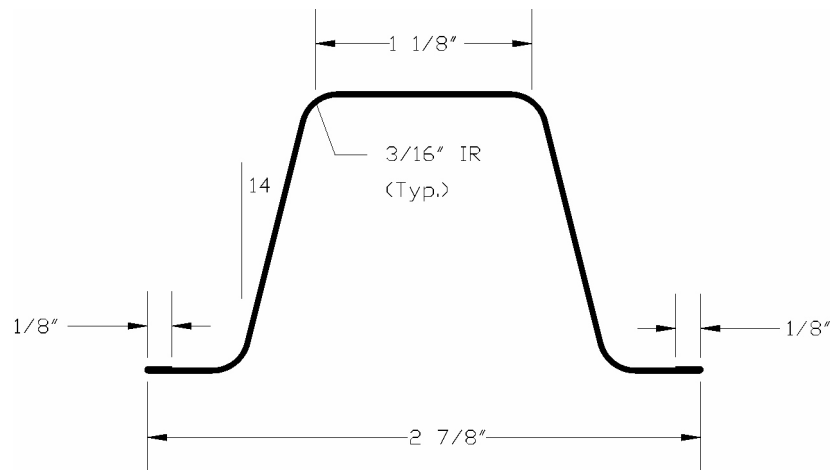

Metal Nail-On Keyway

*Plastic
Nail-On
is
Also
Available*

- ◆ Made of high quality, hot dipped mill galvanized steel
- ◆ A 1:4 slope that meets both ACI & PCI recommendations
- ◆ Folded over to eliminate sharp edges
- ◆ All knockouts are on 6" center and are $\frac{9}{16}''$
- ◆ BoMetals quality that you've come to recognize
- ◆ 5,000' / skid, 25 bundles of 200 pieces, 790#