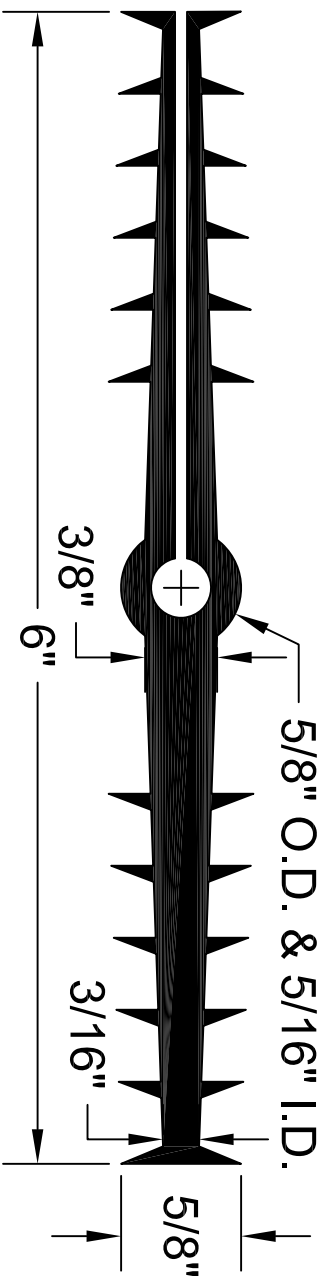

TSR-638

ALL DIMENSIONS ARE IN INCHES

BoMetals, inc.
 concrete and masonry accessories
 141 Hammond Street ~ Carrollton, Ga 30117 ~ 800-862-4835 ~ www.boatmetals.com ~ info@boatmetals.com

WATERSTOP PROFILE

6" X 3/8" SPLIT RIBBED

PRODUCT CODE: TSR-638	CUSTOMER: N/A	DRAWN & REVIEWED BY: B. COPELAND	FILE NAME: (plastic)TPER (Waterstop)	SHEET 1 OF 1
SCALE: NTS	JOB NUMBER: N/A	DATE LAST REVIEWED: July 25, 2012	TSR-638.dwg	