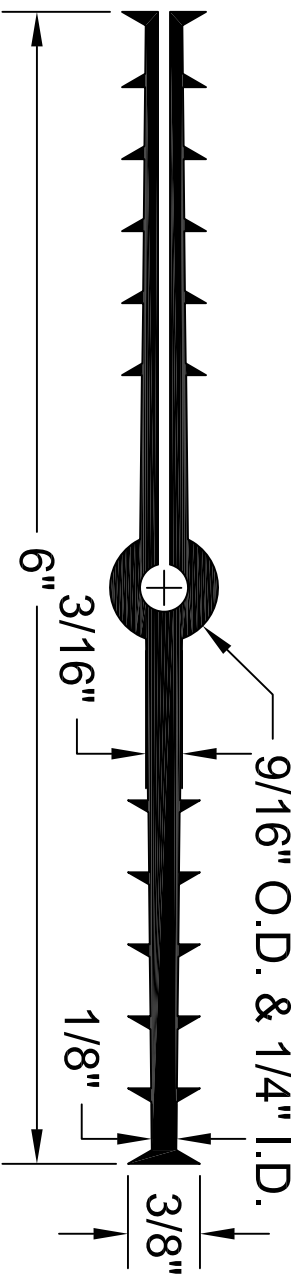

TSR-6316

ALL DIMENSIONS ARE IN INCHES

# WATERSTOP PROFILE

6" X 3/16" SPLIT RIBBED

141 Hammond Street ~ Carrollton, Ga 30117 ~ 800-862-4835 ~ www.bowmetals.com ~ info@bowmetals.com

PRODUCT CODE: TSR-6316	CUSTOMER: N/A	DRAWN & REVIEWED BY: B. COPELAND	FILE NAME: pbastr01PER Waterstop	SHEET 1
SCALE: NTS	JOB NUMBER: N/A	DATE LAST REVIEWED: July 25, 2012	TSR-6316.dwg	OF 1