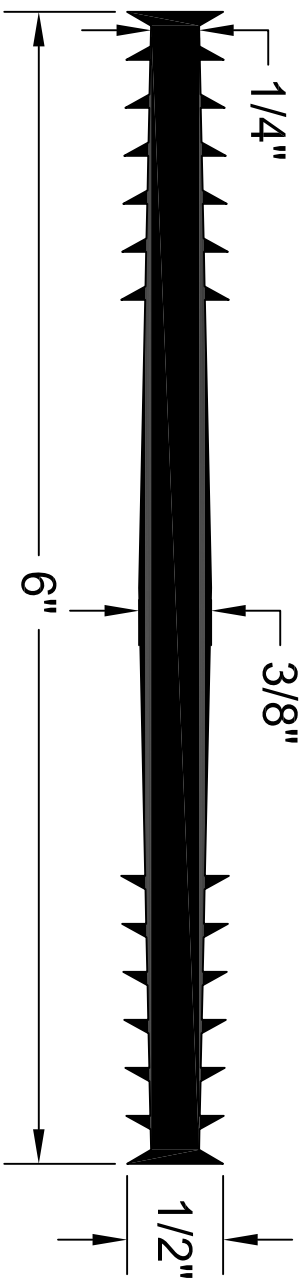

TFR-638T

ALL DIMENSIONS ARE IN INCHES

# WATERSTOP PROFILE

6" X 3/8" FLAT RIBBED TAPERED

141 Hammond Street ~ Carrollton, Ga 30117 ~ 800-862-4835 ~ www.bowmetals.com ~ info@bowmetals.com

PRODUCT CODE: TFR-638T	CUSTOMER: N/A	DRAWN & REVIEWED BY: B. COPELAND	FILE NAME: TFR-638T.dwg	SHEET 1
SCALE: NTS	JOB NUMBER: N/A	DATE LAST REVIEWED: July 25, 2012	(Plastic/TPER Waterstop)	OF 1