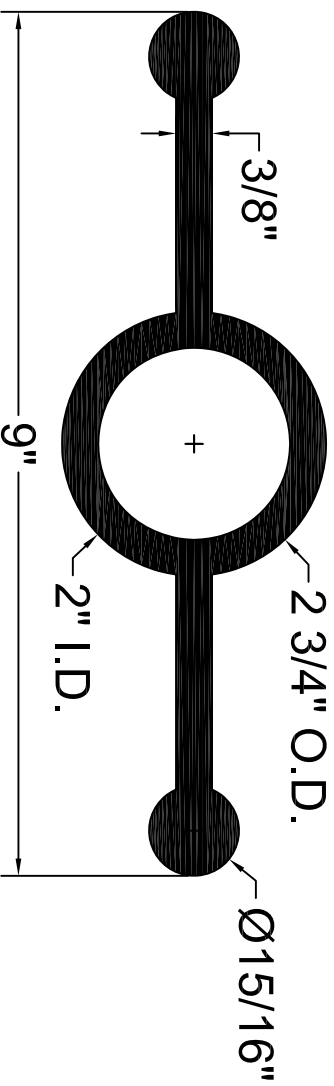

TDBCBCB-938L

ALL DIMENSIONS ARE IN INCHES

141 Hammond Street ~ Carrollton, Ga 30117 ~ 800-862-4835 ~ www.bowmetals.com ~ info@bowmetals.com

WATERSTOP PROFILE

9" X 3/8" DUMBELL WITH LARGE CENTER BULB

PRODUCT CODE: TDBCBCB-938L	CUSTOMER: N/A	DRAWN & REVIEWED BY: B. COPELAND	FILE NAME: Plastic/TPER Waterstop/ TDBCBCB-938L.dwg	SHEET 1 OF 1
SCALE: NTS	JOB NUMBER: N/A	DATE LAST REVIEWED: July 25, 2012		