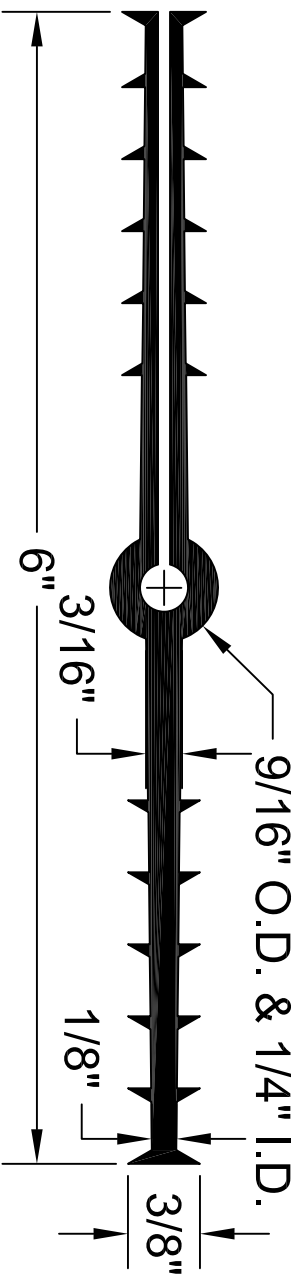

SR-6316

ALL DIMENSIONS ARE IN INCHES

WATERSTOP PROFILE

6" X 3/16" SPLIT RIBBED

141 Hammond Street ~ Carrollton, Ga 30117 ~ 800-862-4835 ~ www.bowmetals.com ~ info@bowmetals.com

PRODUCT CODE: SR-6316	CUSTOMER: N/A	DRAWN & REVIEWED BY: B. COPELAND	FILE NAME: p\plastic\PVC Waterstop\SR-6316.dwg	SHEET 1 OF 1
SCALE: NTS	JOB NUMBER: N/A	DATE LAST REVIEWED: July 25, 2012		