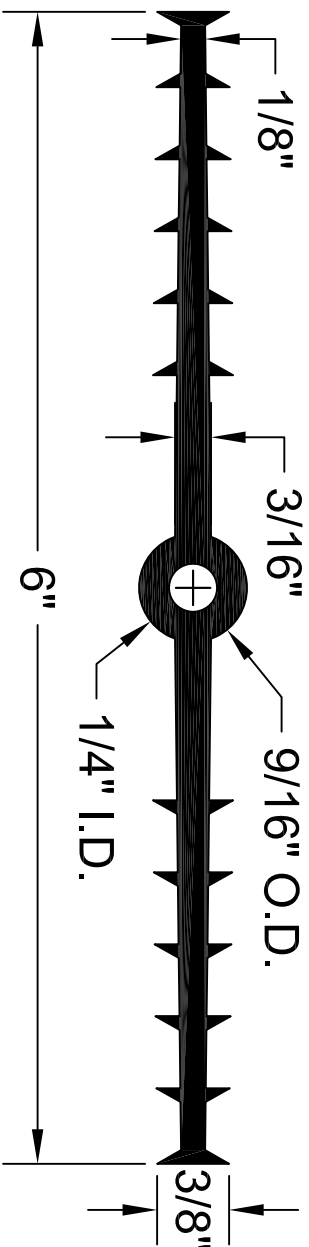

RCB-6316

ALL DIMENSIONS ARE IN INCHES

WATERSTOP PROFILE

6" X 3/16" RIBBED CENTER BULB

concrete and masonry accessories

141 Hammond Street ~ Carrollton, Ga 30117 ~ 800-862-4835 ~ www.bometals.com ~ info@bometals.com

PRODUCT CODE: RCB-6316	CUSTOMER: N/A	DRAWN & REVIEWED BY: B. COPELAND	FILE NAME: p\plastic/PVC Waterstop\ RCB-6316.dwg	SHEET 1 OF 1
SCALE: NTS	JOB NUMBER: N/A	DATE LAST REVIEWED: July 25, 2012		