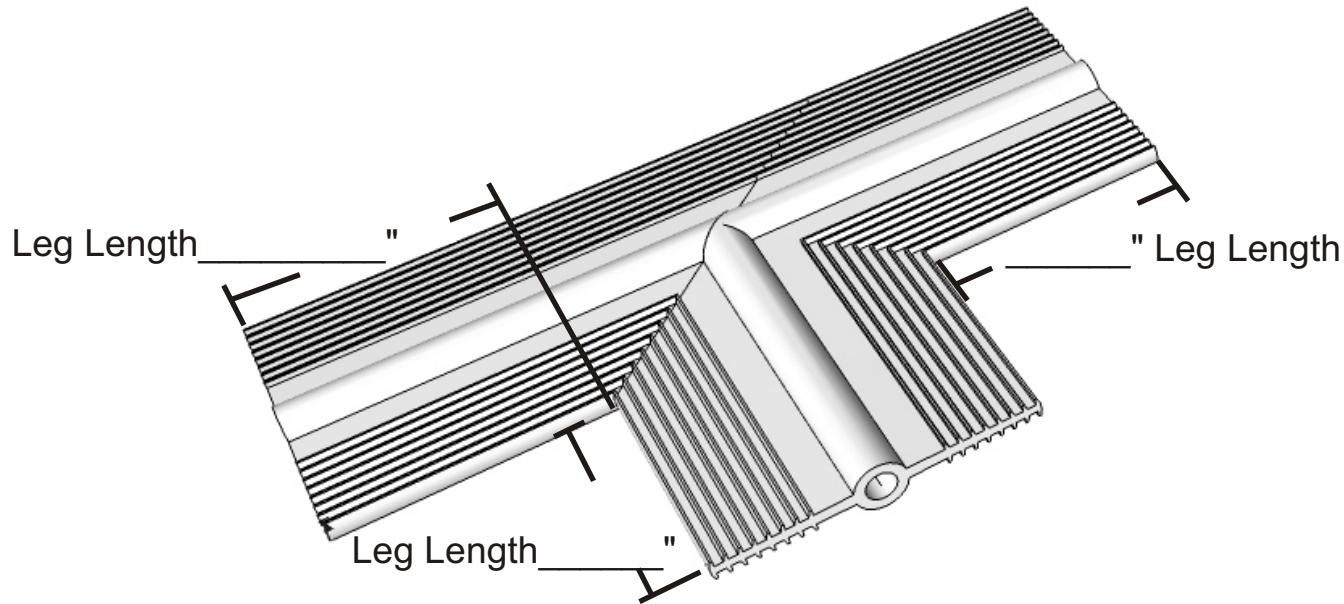

Flat Tee "T" Shop Drawing

CUSTOM / MADE TO ORDER / NON-REFUNDABLE

BEFORE PRODUCTION STARTS, we need this returned with ALL info included!

Waterstop Profile _____

Quantity Required _____

Hog Rings? _____ OR Eyelets? _____

Standard leg length is 12" but these will be made per info below.

Distributor _____

Job Name/GC _____

Approved By _____

Date _____

BoMetals Use ONLY

Rolls: _____ Flats: _____ Made By: _____ Date: _____