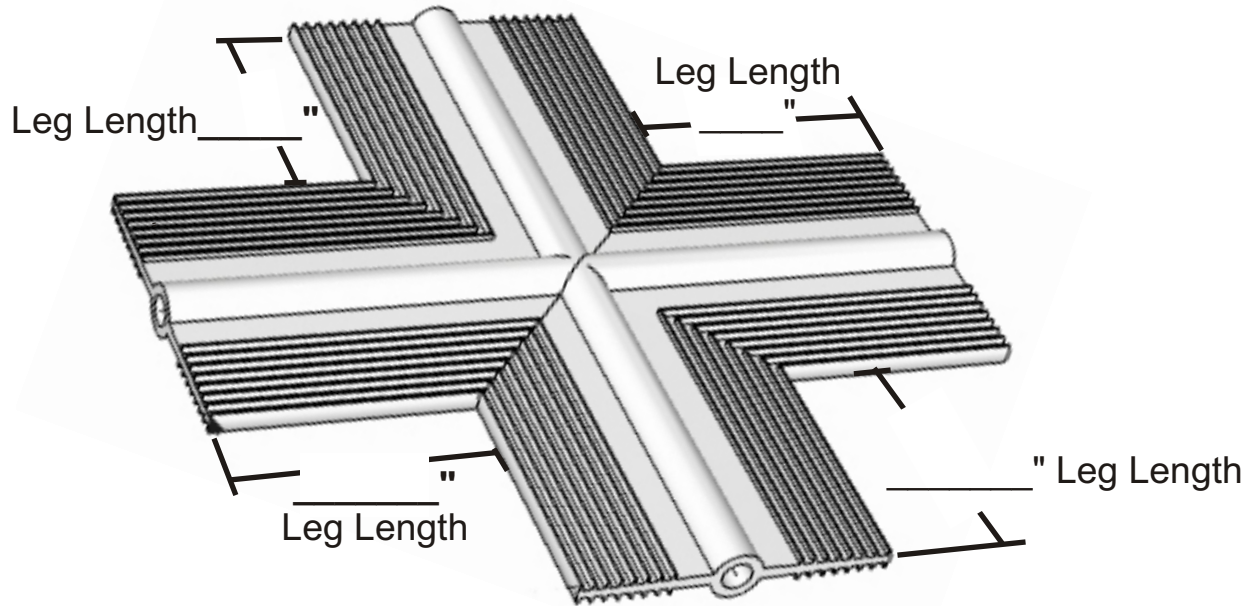

Flat Cross "X" Shop Drawing

CUSTOM / MADE TO ORDER / NON-REFUNDABLE

BEFORE PRODUCTION STARTS, we need this returned with ALL info included!

Waterstop Profile _____

Quantity Required _____

Hog Rings? _____ OR Eyelets? _____

Standard leg length is 12" but these will be made per info below.

Distributor _____

Job Name/GC _____

Approved By _____

Date _____

BoMetals Use ONLY

Rolls: _____ Flats: _____ Made By: _____ Date: _____